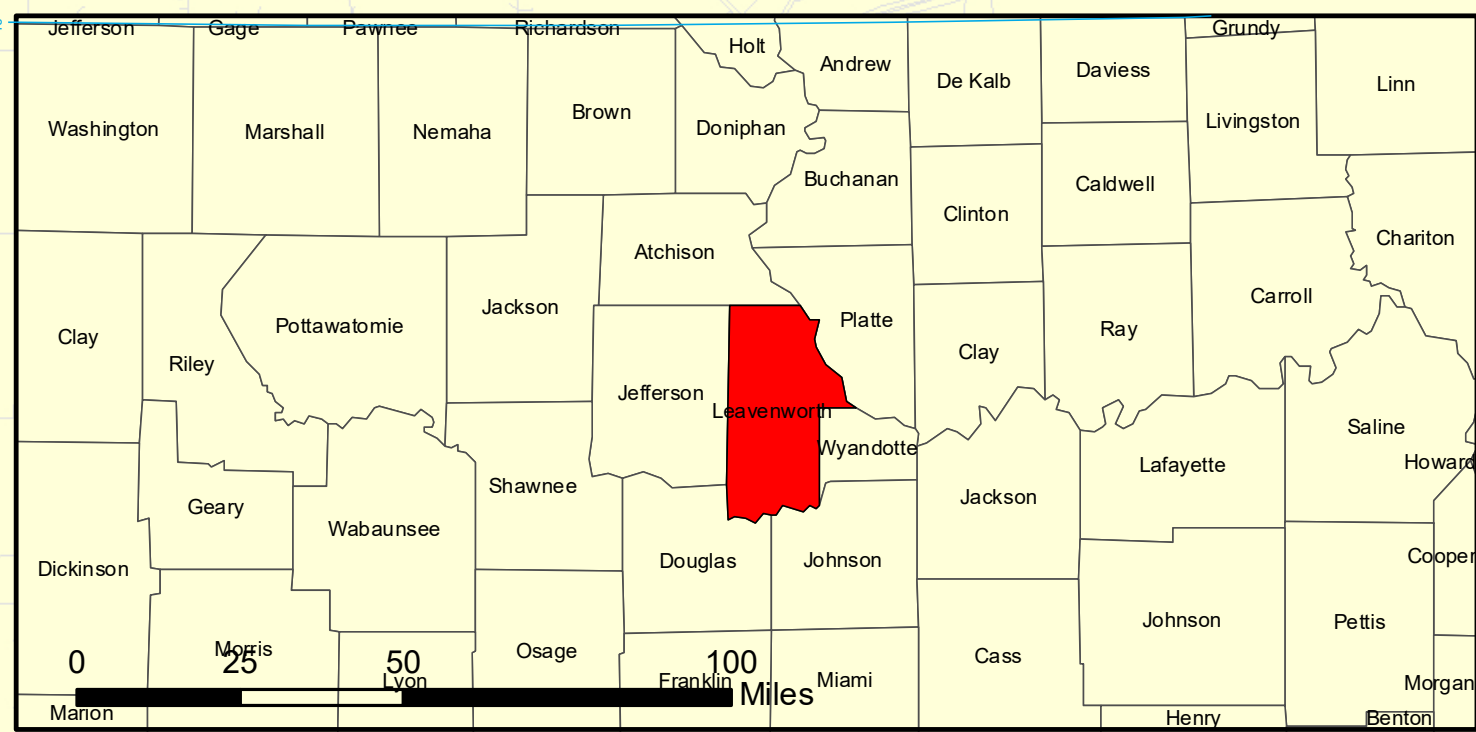

# LEAVENWORTH COUNTY KANSAS 2025

## Church Map in Leavenworth County

- Legend**
- Churches
  - Church owned properties

- Legend**
- City Centerlines
  - City Limits
  - County Boundary
  - Sections
  - GRAVEL
  - HARD SURFACE
  - MINIMUM
  - PRIVATE
  - State Maintained

Projection: NAD 1983 State Plane Kansas 1501 (US Feet)  
 Disclaimer: Map is projected in real-world coordinates.  
 However, it is not intended for legal purposes.  
 Measurement accuracy is not guaranteed.