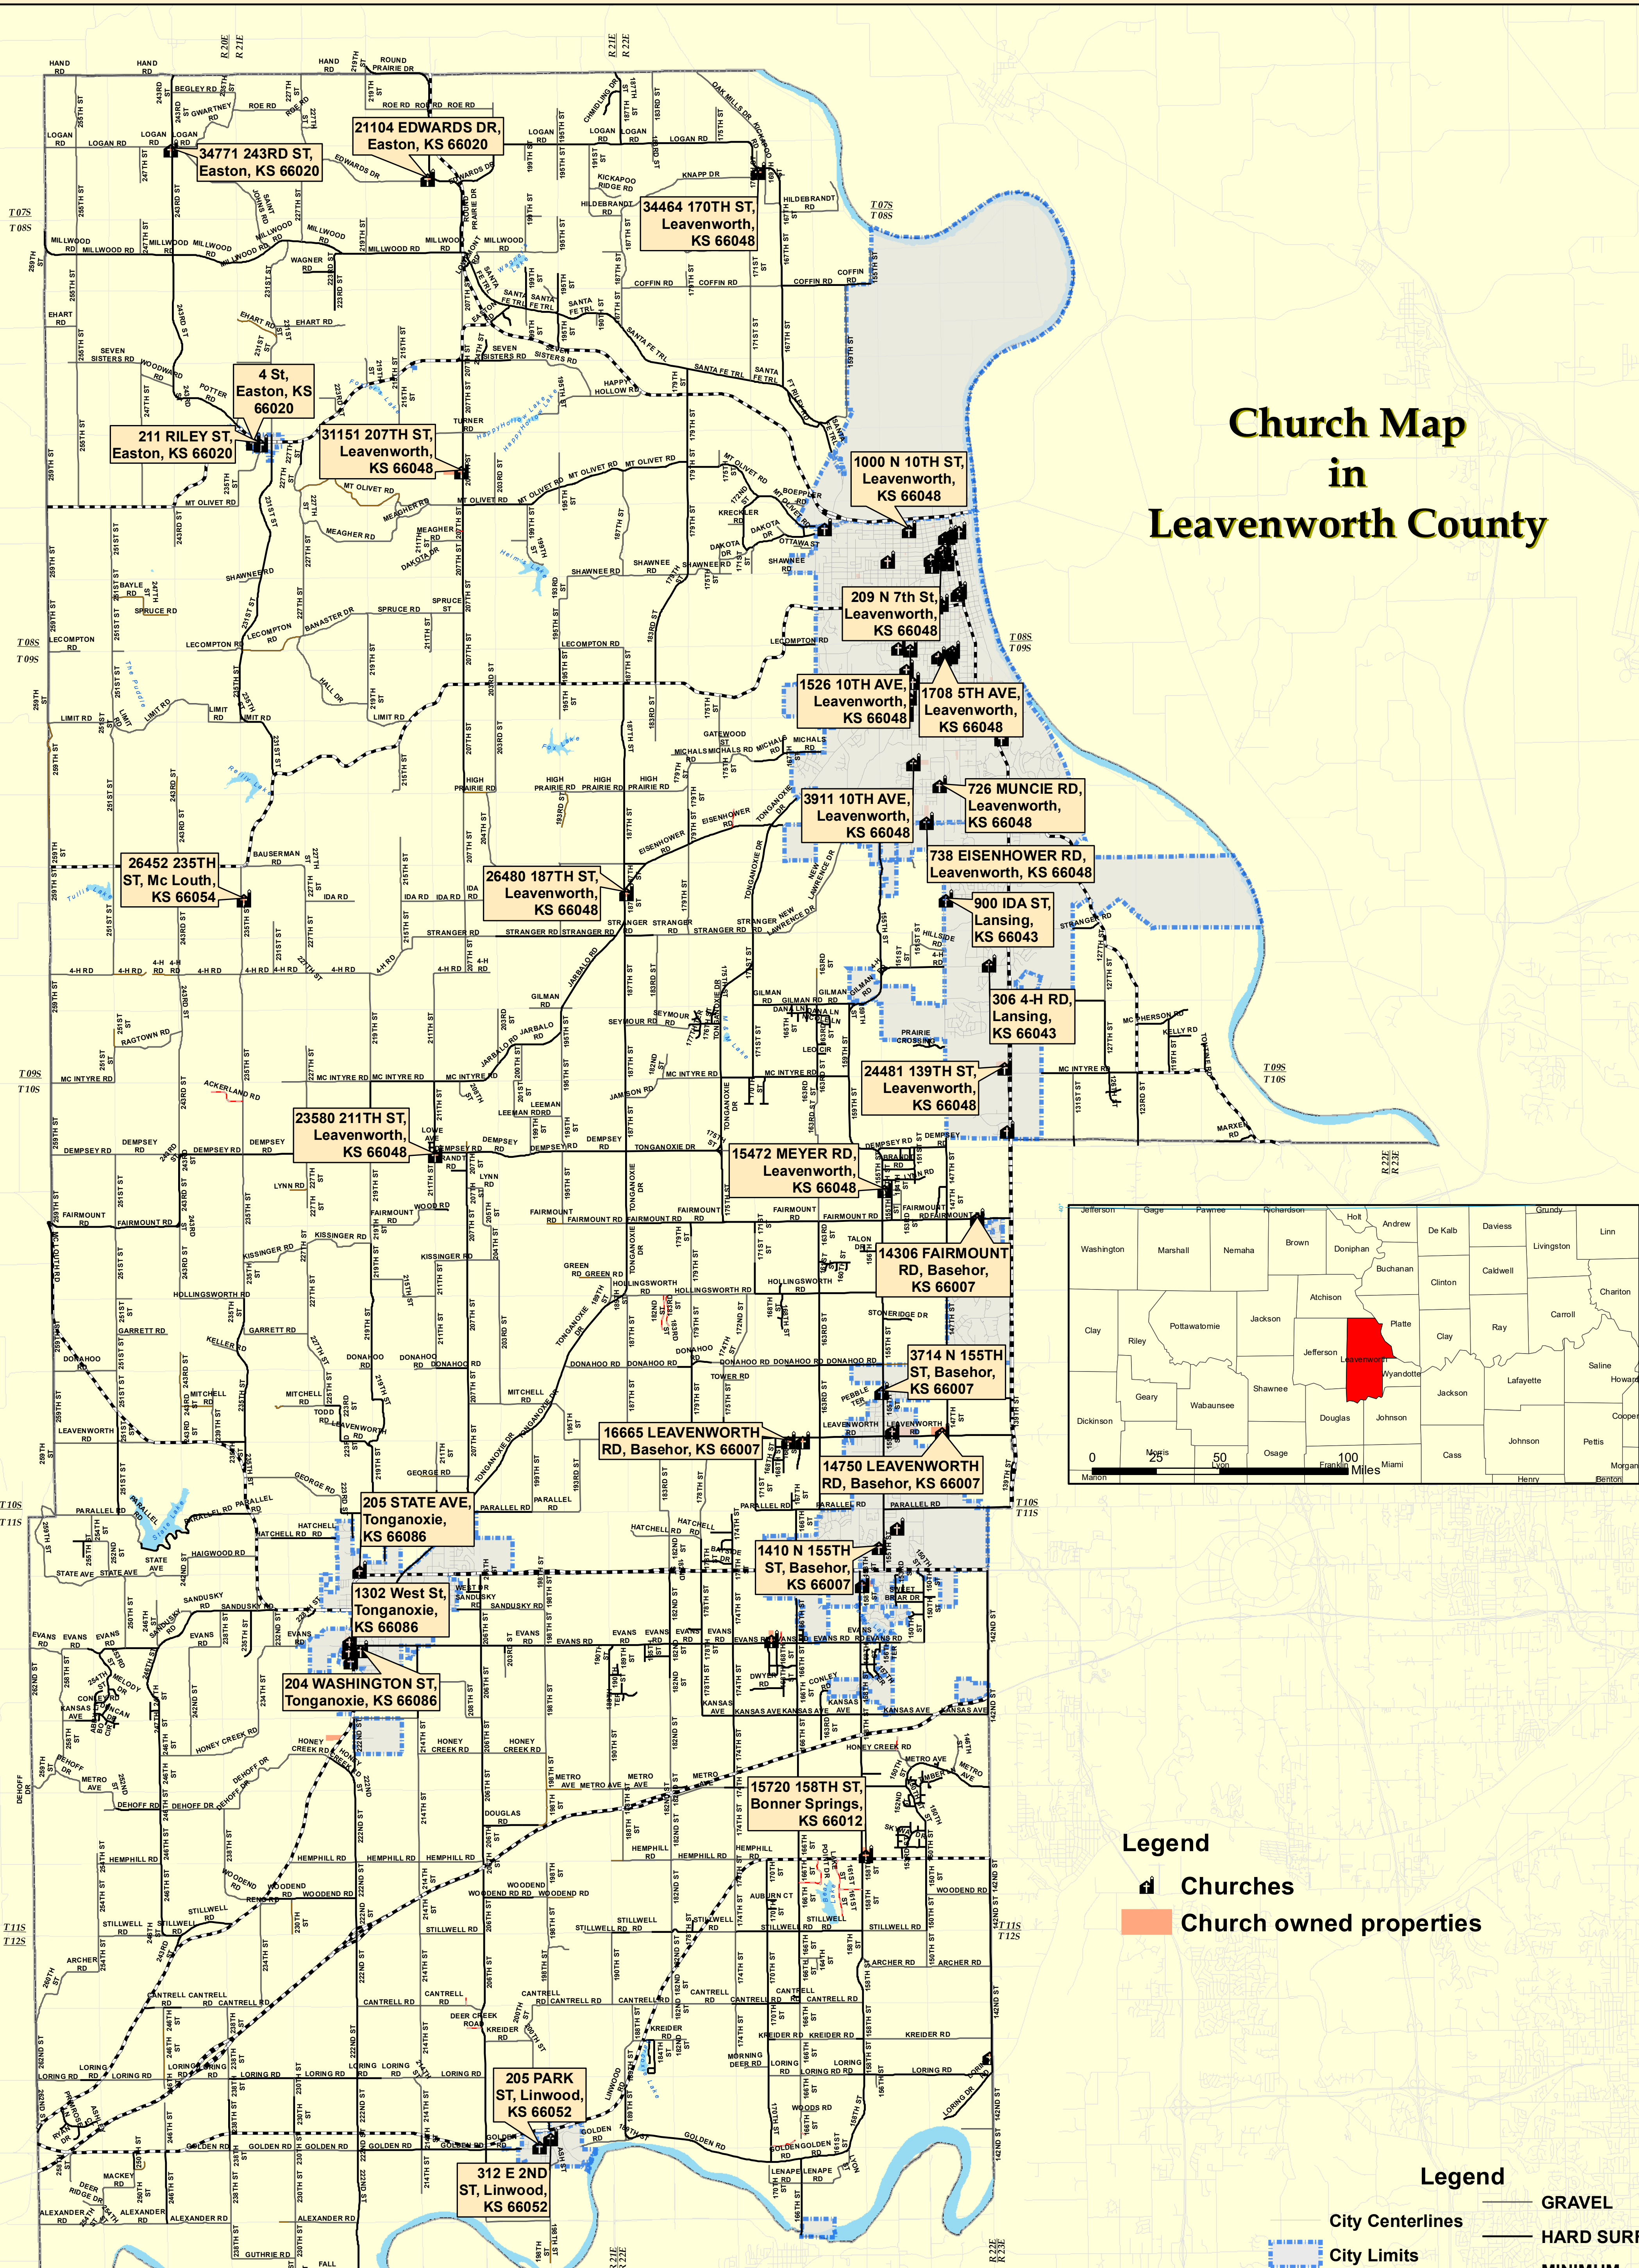

# LEAVENWORTH COUNTY KANSAS 2025

## Church Map in Leavenworth County

- Legend**
- Churches
  - Church owned properties

- Legend**
- City Centerlines
  - City Limits
  - County Boundary
  - Sections
  - GRAVEL
  - HARD SURFACE
  - MINIMUM
  - PRIVATE
  - State Maintained

Projection: NAD 1983 State Plane Kansas 1501 (US Feet)  
 Disclaimer: Map is projected in real-world coordinates.  
 However, it is not intended for legal purposes.  
 Measurement accuracy is not guaranteed.